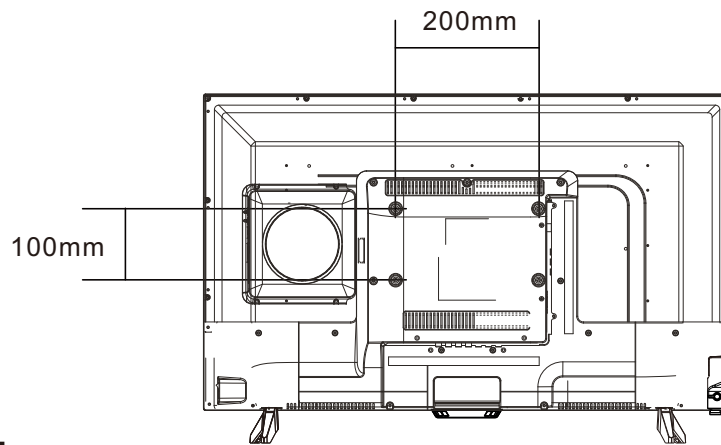

## Wall Mount Specifications

Model No. AW32DVD

Compatible wall-mount size	Screw size for connecting the TV to the wall mount
VESA200*100	Pan Head Screw M4 x16(mm)*

*\* The length of the screw specified is only a recommendation; actual length required can vary depending on the type of wall mount used.*